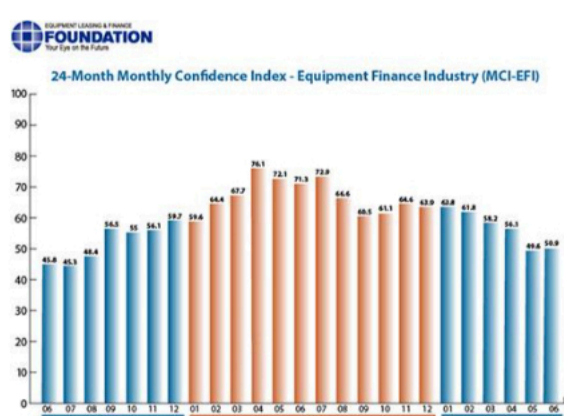

[Read more](#)

[Tweet](#)

NEWS

Study Reveals Traditional Data Security Failure Rate

Titanium's study finds over 70% of organizations had heavy investments in data security tools but still give into attackers' demands.

[Read more](#)

[Tweet](#)

June Equipment Finance Monthly Confidence Index

Confidence in the equipment finance market is 50.9, steady with the May index of 49.6.

[Read more](#)

[Tweet](#)

Honeywell Helps Building Owners Reinvent Offices